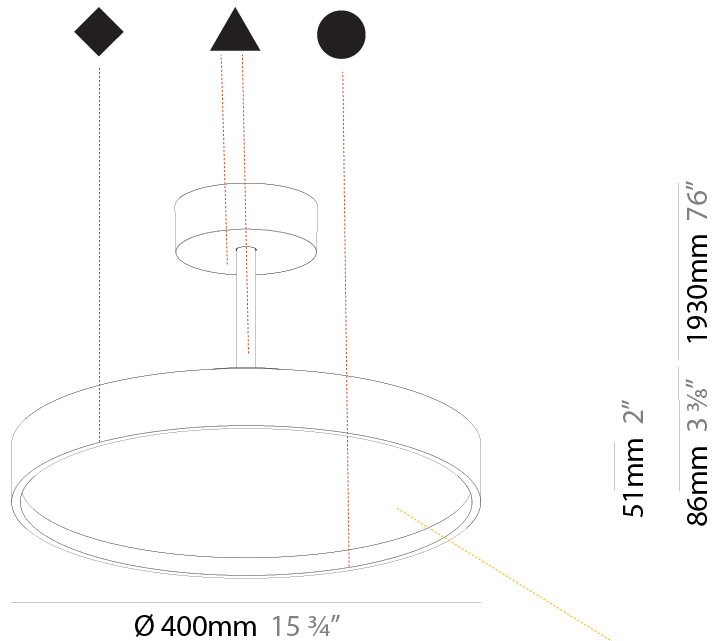

GENERAL

Series: Sign Diva Tube
Subseries: Sign Diva Tube Korona
Partner: Prolicht
Division: Architectural
Installation: Suspension
Product Type: Pendant
Mounting Location: Ceiling
Light Distribution: Direct

PHYSICAL

Shape: Round
Diameter (mm): 400
Diameter (in): 15 3/4
Height (mm): 86
Height (in): 3 3/8
Max. Overall Height (mm): 2016
Max. Overall Height (in): 79 3/8
Weight (kg): 3.251
Weight (lbs): 7.167

Diffuser: PMMA - Opal / Micro-Prism / Sparkling Secret / Vintage Industrial

Fixture Finish: SSR / BKV / CWI / CRY / HAB / UFT / ITA / RUA / FTG / MYG / LOD / PUS / FRO / FUP / KIA / POP / BLS / SPG / MEY / GOH / CHC / COM / ABZ / JAG / OBR / MOS / ROR

Fixture Material: PMMA / Extruded Aluminum / Steel

ELECTRICAL

Lamp Type: LED (Zhaga Standard)
Input Wattage (W): 17
Dimming: Tri-Mode (Non-Dimming and Phase Dimming (120Vac only) and 0-10V Dimming)
Driver Included: Yes
Driver Location: Integrated
Driver Type: Constant Current - Universal
Driver Class: Class 2
Input Voltage (V): 120 - 277
Constant Current (MA): 500

LED

Color Temperature (°K): 2700 / 3000 / 3500 / 4000
Max. Delivered Lumen (lm): 1807 / 1943 / 1951 / 1991
Nominal Lumen (lm): 2250 / 2420 / 2430 / 2480
CRI: >90 CRI
Lamp Life (hrs): 50000

OPTICAL

RATINGS AND CERTIFICATIONS

Certified By: Certified for North American Standards
IP rating: IP20