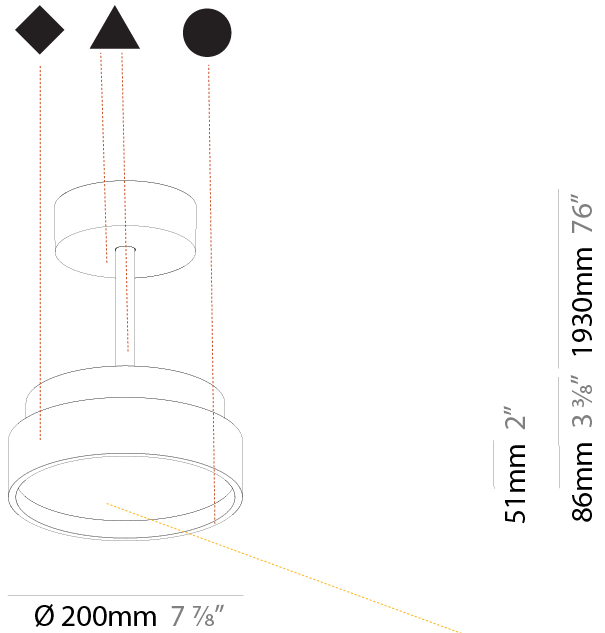

GENERAL

Series: Sign Diva Tube
Subseries: Sign Diva Tube Korona
Partner: Prolicht
Division: Architectural
Installation: Suspension
Product Type: Pendant
Mounting Location: Ceiling
Light Distribution: Direct

PHYSICAL

Shape: Round
Diameter (mm): 200
Diameter (in): 7 7/8
Height (mm): 86
Height (in): 3 3/8
Max. Overall Height (mm): 2016
Max. Overall Height (in): 79 3/8
Weight (kg): 1.789
Weight (lbs): 3.944
Diffuser: PMMA - Opal / Micro-Prism / Sparkling Secret / Vintage Industrial
Fixture Finish: SSR / BKV / CWI / CRY / HAB / UFT / ITA / RUA / FTG / MYG / LOD / PUS / FRO / FUP / KIA / POP / BLS / SPG / MEY / GOH / CHC / COM / ABZ / JAG / OBR / MOS / ROR
Fixture Material: PMMA / Extruded Aluminum / Steel

ELECTRICAL

Lamp Type: LED (Zhaga Standard)
Input Wattage (W): 10
Dimming: Tri-Mode (Non-Dimming and Phase Dimming (120Vac only) and 0-10V Dimming)
Driver Included: Yes
Driver Location: Integrated
Driver Type: Constant Current - Universal
Driver Class: Class 2
Input Voltage (V): 120 - 277
Constant Current (MA): 350

LED

Color Temperature (°K): 2700 / 3000 / 3500 / 4000
Max. Delivered Lumen (lm): 836 / 895 / 903 / 921
Nominal Lumen (lm): 1280 / 1370 / 1382 / 1410
CRI: >90 CRI
Lamp Life (hrs): 50000

OPTICAL

RATINGS AND CERTIFICATIONS

Certified By: Certified for North American Standards
IP rating: IP20