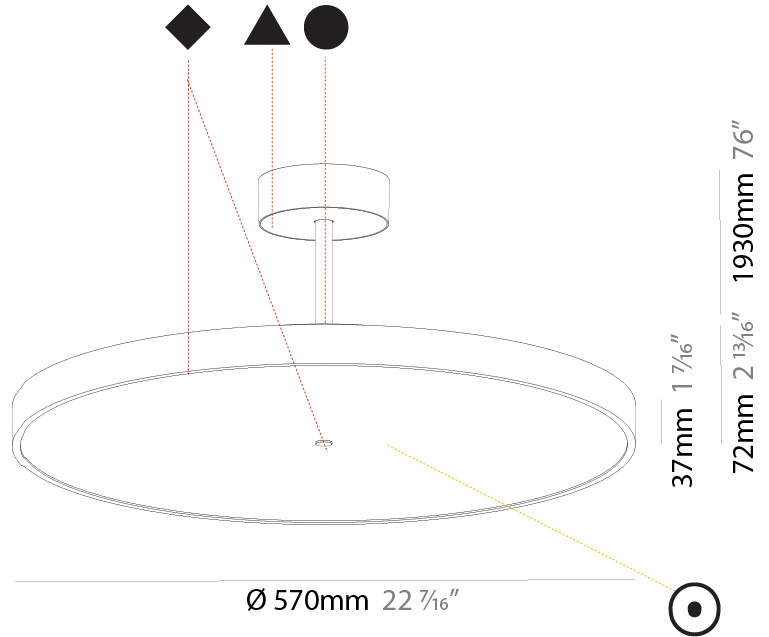

GENERAL

Series: Sign Diva Tube
Subseries: Sign Diva Tube
Partner: Prolicht
Division: Architectural
Installation: Suspension
Product Type: Pendant
Mounting Location: Ceiling
Light Distribution: Direct

PHYSICAL

Shape: Round
Diameter (mm): 570
Diameter (in): 22 7/16
Height (mm): 72
Height (in): 2 13/16
Max. Overall Height (mm): 2002
Max. Overall Height (in): 78 13/16
Weight (kg): 7.718
Weight (lbs): 17.015
Diffuser: PMMA - Opal / Micro-Prism / Sparkling Secret / Vintage Industrial
Fixture Finish: SSR / BKV / CWI / CRY / HAB / UFT / ITA / RUA / FTG / MYG / LOD / PUS / FRO / FUP / KIA / POP / BLS / SPG / MEY / GOH / CHC / COM / ABZ / JAG / OBR / MOS / ROR
Fixture Material: PMMA / Extruded Aluminum / Steel

ELECTRICAL

Lamp Type: LED (Zhaga Standard)
Input Wattage (W): 49
Total Output Wattage (W): 46.9
Dimming: Tri-Mode (Non-Dimming and Phase Dimming (120Vac only) and 0-10V Dimming)
Driver Included: Yes
Driver Location: Integrated
Driver Type: Constant Current - Universal
Driver Class: Class 2
Input Voltage (V): 120 - 277
Constant Current (MA): 350

LED

Color Temperature (*K): 2700 / 3000 / 3500 / 4000
Max. Delivered Lumen (lm): 4978 / 5337 / 5384 / 5494
Nominal Lumen (lm): 6199 / 6646 / 6705 / 6842
CRI: >90 CRI
Lamp Life (hrs): 50000

OPTICAL

RATINGS AND CERTIFICATIONS

Certified By: Certified for North American Standards
IP rating: IP20