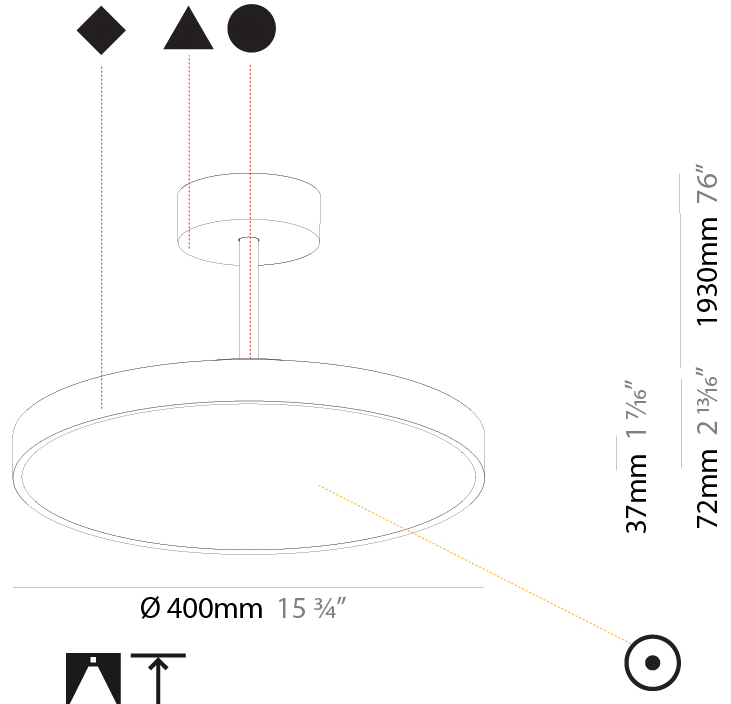

GENERAL

Series: Sign Diva Tube
Subseries: Sign Diva Tube
Partner: Prolicht
Division: Architectural
Installation: Suspension
Product Type: Pendant
Mounting Location: Ceiling
Light Distribution: Direct

PHYSICAL

Shape: Round
Diameter (mm): 400
Diameter (in): 15 3/4
Height (mm): 72
Height (in): 2 13/16
Max. Overall Height (mm): 2002
Max. Overall Height (in): 78 13/16
Weight (kg): 2.888
Weight (lbs): 6.366
Diffuser: PMMA - Opal / Micro-Prism / Sparkling Secret / Vintage Industrial
Fixture Finish: SSR / BKV / CWI / CRY / HAB / UFT / ITA / RUA / FTG / MYG / LOD / PUS / FRO / FUP / KIA / POP / BLS / SPG / MEY / GOH / CHC / COM / ABZ / JAG / OBR / MOS / ROR
Fixture Material: PMMA / Extruded Aluminum / Steel

ELECTRICAL

Lamp Type: LED (Zhaga Standard)
Input Wattage (W): 17
Total Output Wattage (W): 16
Dimming: Tri-Mode (Non-Dimming and Phase Dimming (120Vac only) and 0-10V Dimming)
Driver Included: Yes
Driver Location: Integrated
Driver Type: Constant Current - Universal
Driver Class: Class 2
Input Voltage (V): 120 - 277
Constant Current (MA): 500

LED

Color Temperature (*K): 2700 / 3000 / 3500 / 4000
Max. Delivered Lumen (lm): 1807 / 1943 / 1951 / 1991
Nominal Lumen (lm): 2250 / 2450 / 2430 / 2480
CRI: >90 CRI
Lamp Life (hrs): 50000

OPTICAL

RATINGS AND CERTIFICATIONS

Certified By: Certified for North American Standards
IP rating: IP20